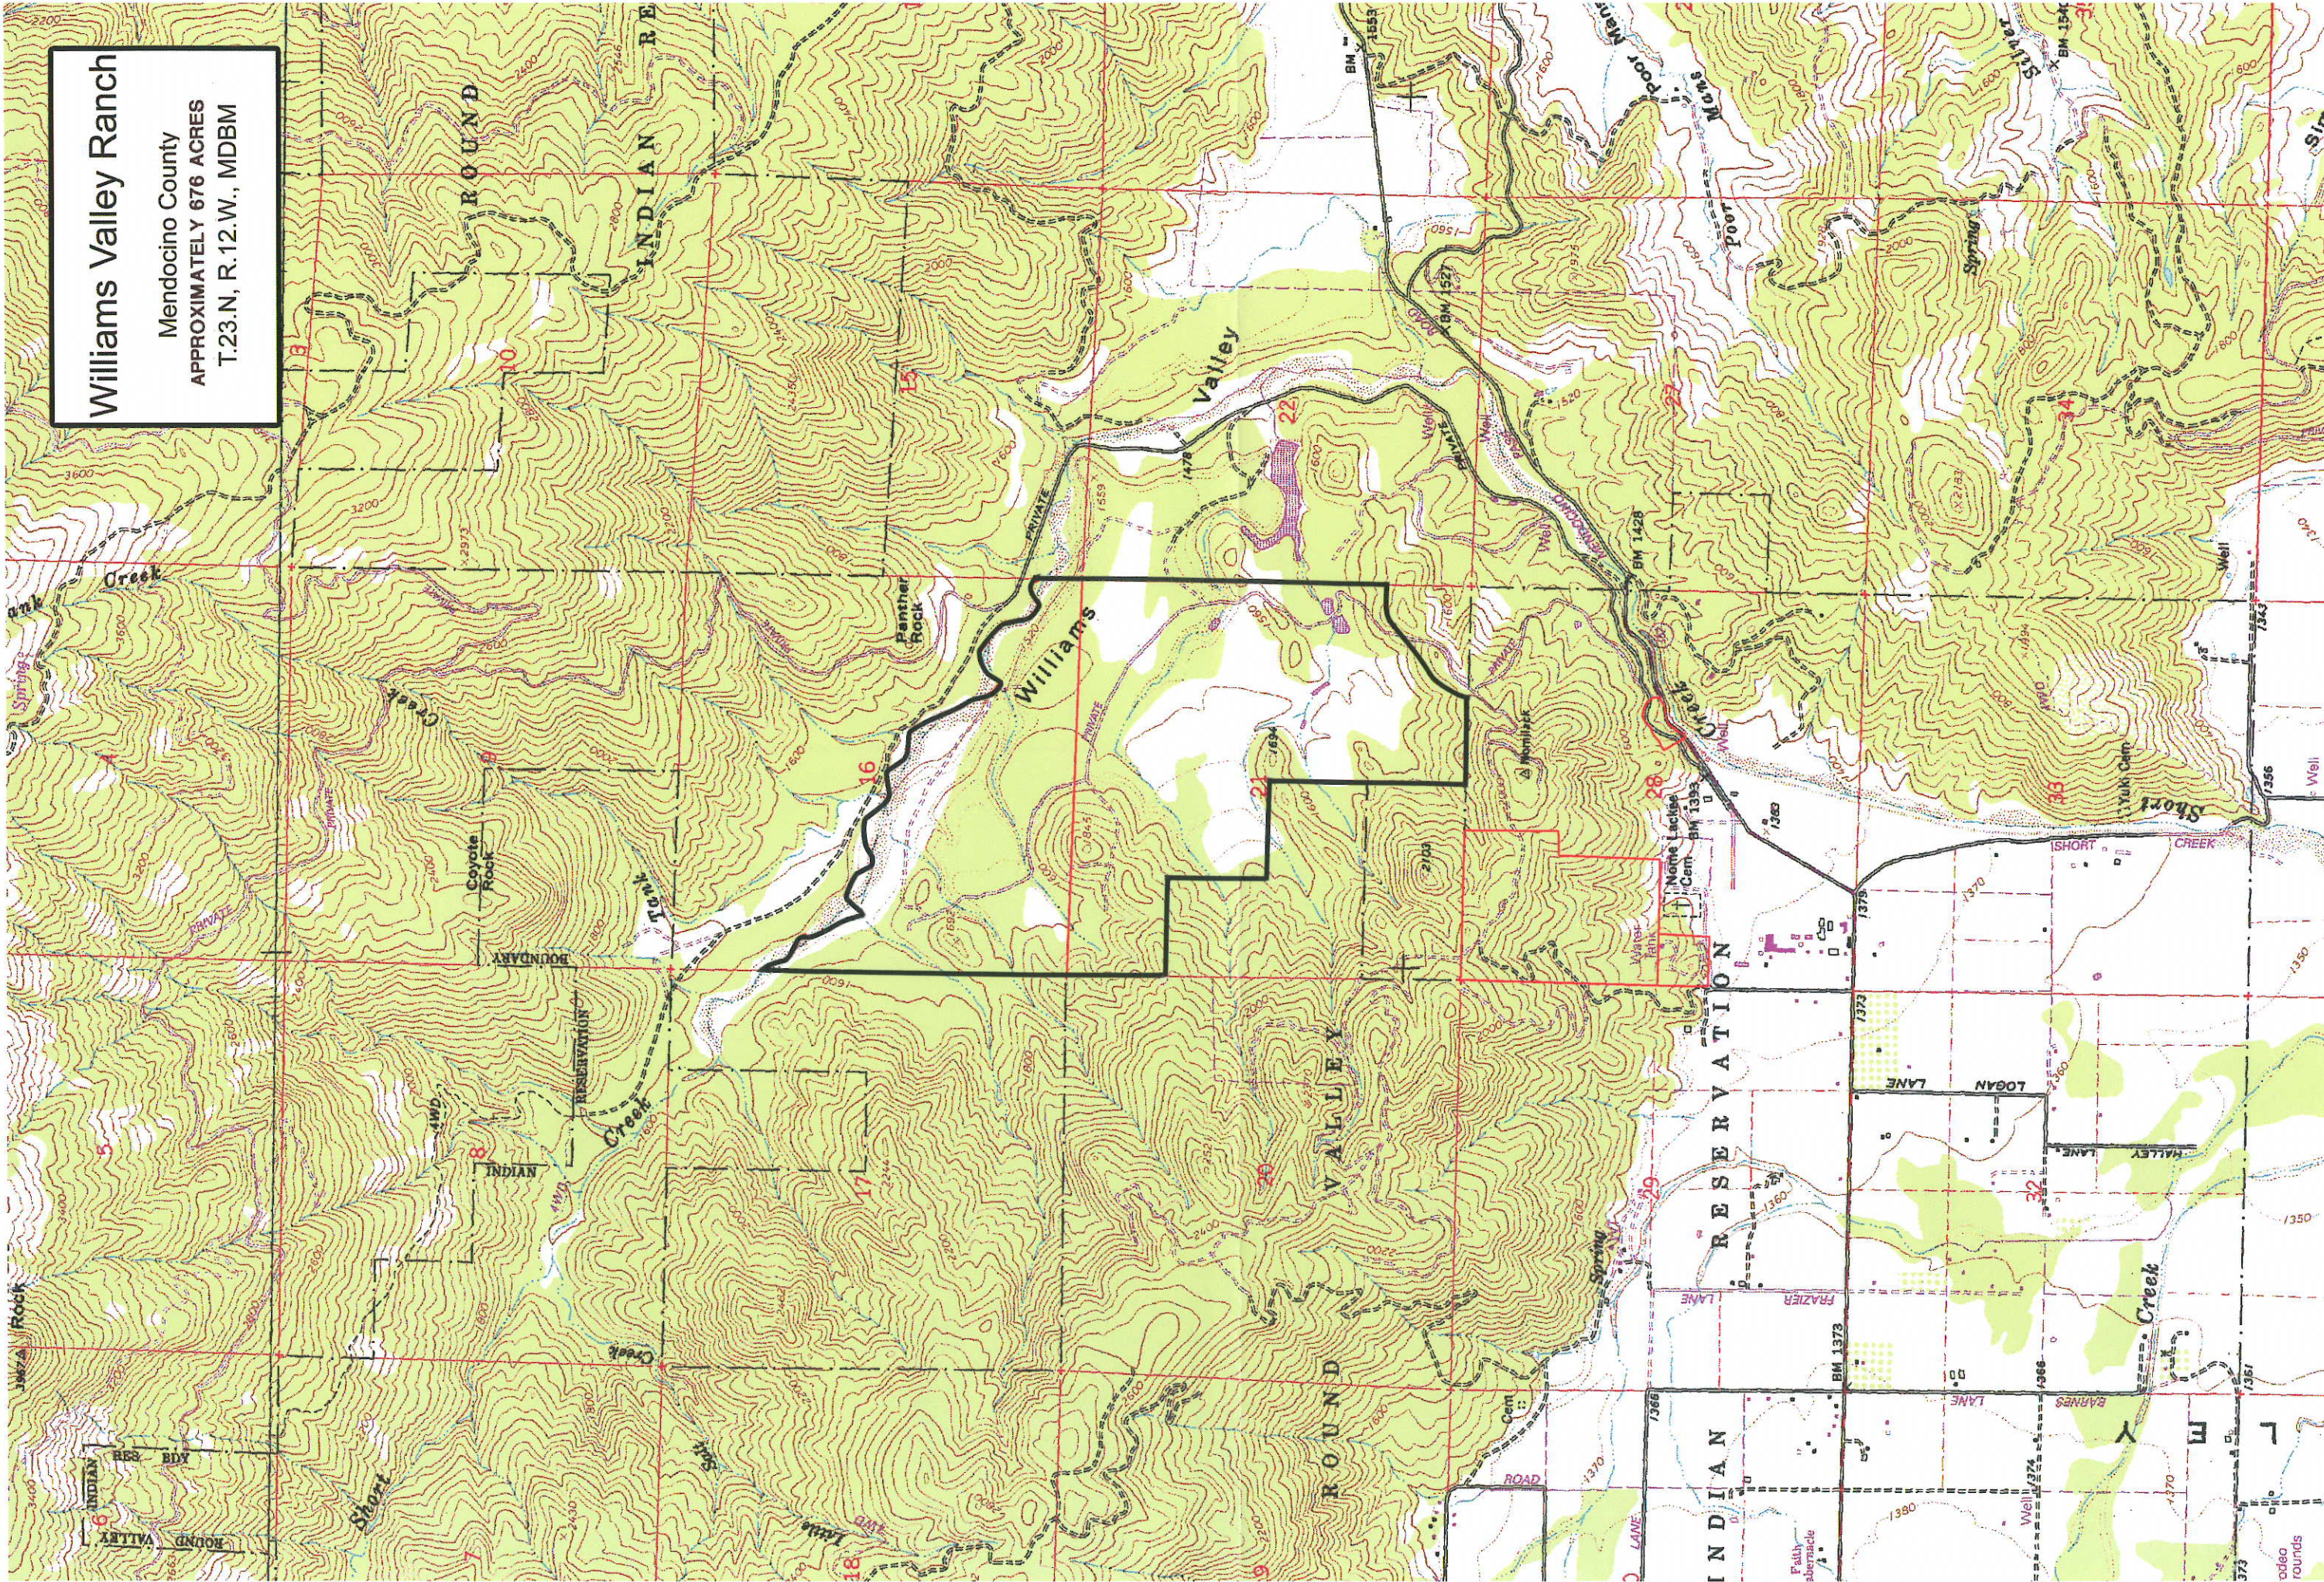

Williams Valley Ranch

Mendocino County
APPROXIMATELY 676 ACRES
T.23.N, R.12.W., MDBM

1:24,000

1 inch equals 2,000 feet