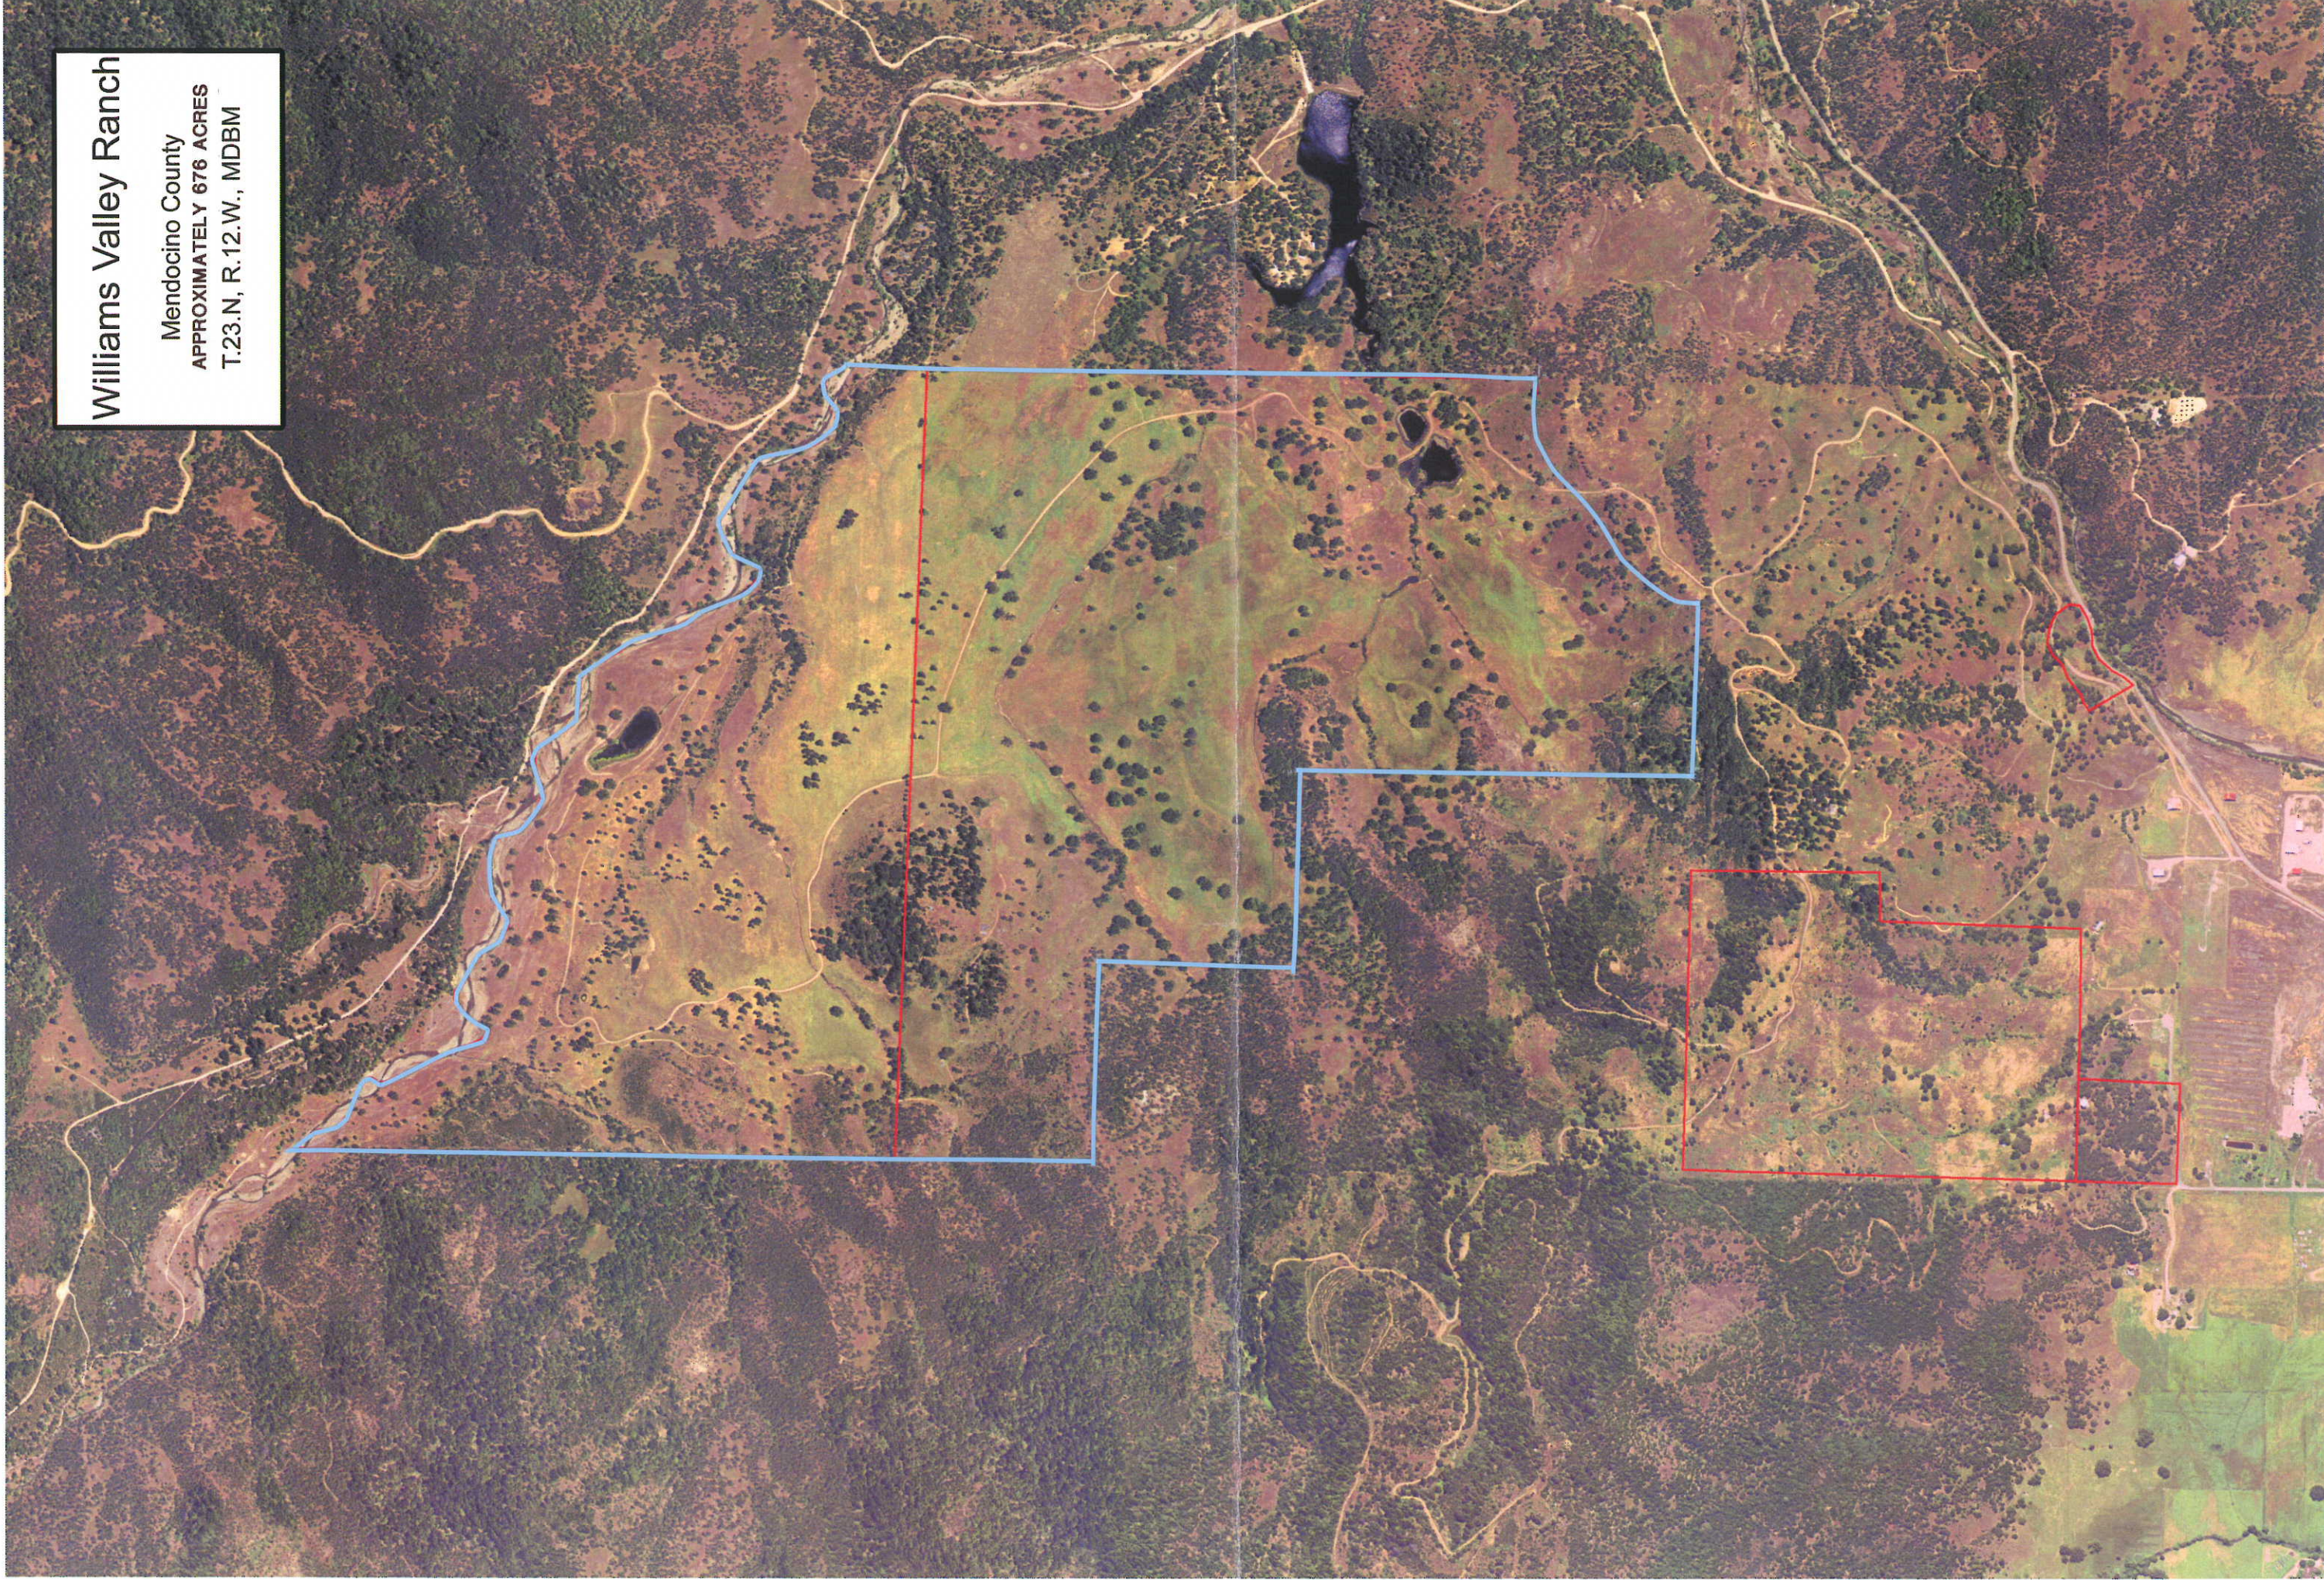

Williams Valley Ranch

Mendocino County
APPROXIMATELY 676 ACRES
T.23.N, R.12.W., MDBM

1:12,000

0 500 1,000 2,000 Feet

1 inch equals 1,000 feet

PROPERTY LINE NOTICE
Property and/or boundary lines shown hereon are delineated for orientation purposes only and were derived using available record data such as USGS maps, Assessor's maps, photographic imagery and other sources. The performance of a boundary survey and the analysis of legal descriptions pertaining to the lands depicted hereon would be required if precise property location and boundary limits are needed or desired.
NO LIABILITY IS ASSUMED FOR THE ACCURACY OF THE PROPERTY DATA DELINEATED HEREON.